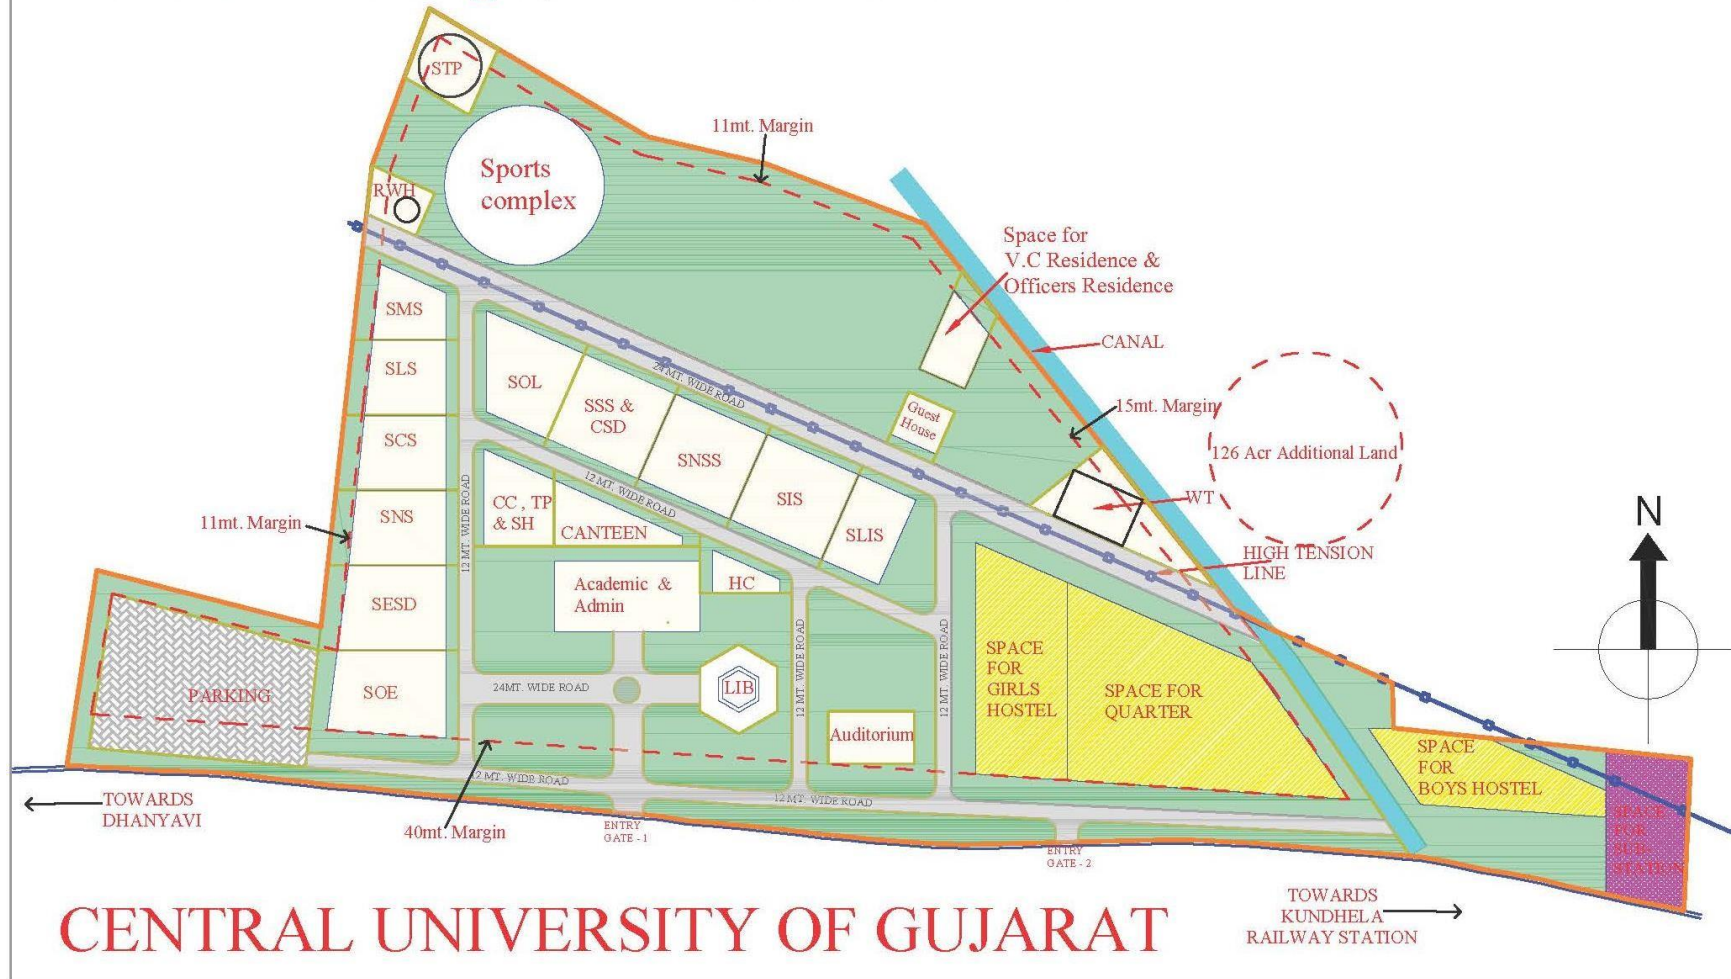

Proposed Layout Plan Showing Ist Phase in 100acr Land Alloted at Kundhela Village , Dist. Vadodara - 390001

Figure 7 PROPOSED MASTER PLAN LAYOUT